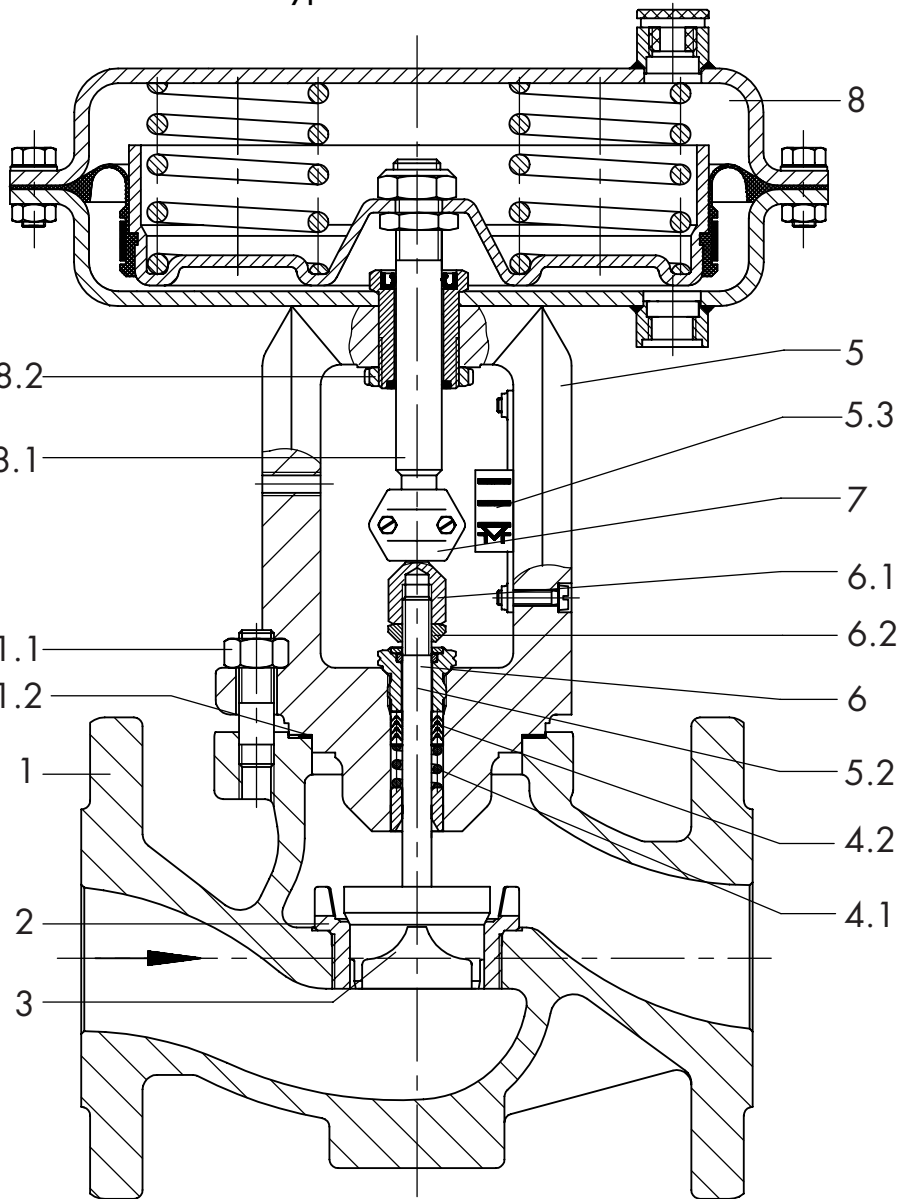

# Type 3271 Actuator

1. Valve body
- 1.1 Nuts
- 1.2 Gasket
2. Seat
3. Plug
- 4.1 Spring
- 4.2 Packing
5. Valve bonnet
- 5.2 Threaded bushing
- 5.3 Travel indicator scale
6. Plug stem
- 6.1 Stem connector nut
- 6.2 Lock nut
- 6.3 Yoke  
(DN 200 and 250)
7. Stem connector
8. Actuator
- 8.1 Actuator stem
- 8.2 Nut

# Type 241-1 Control Valve